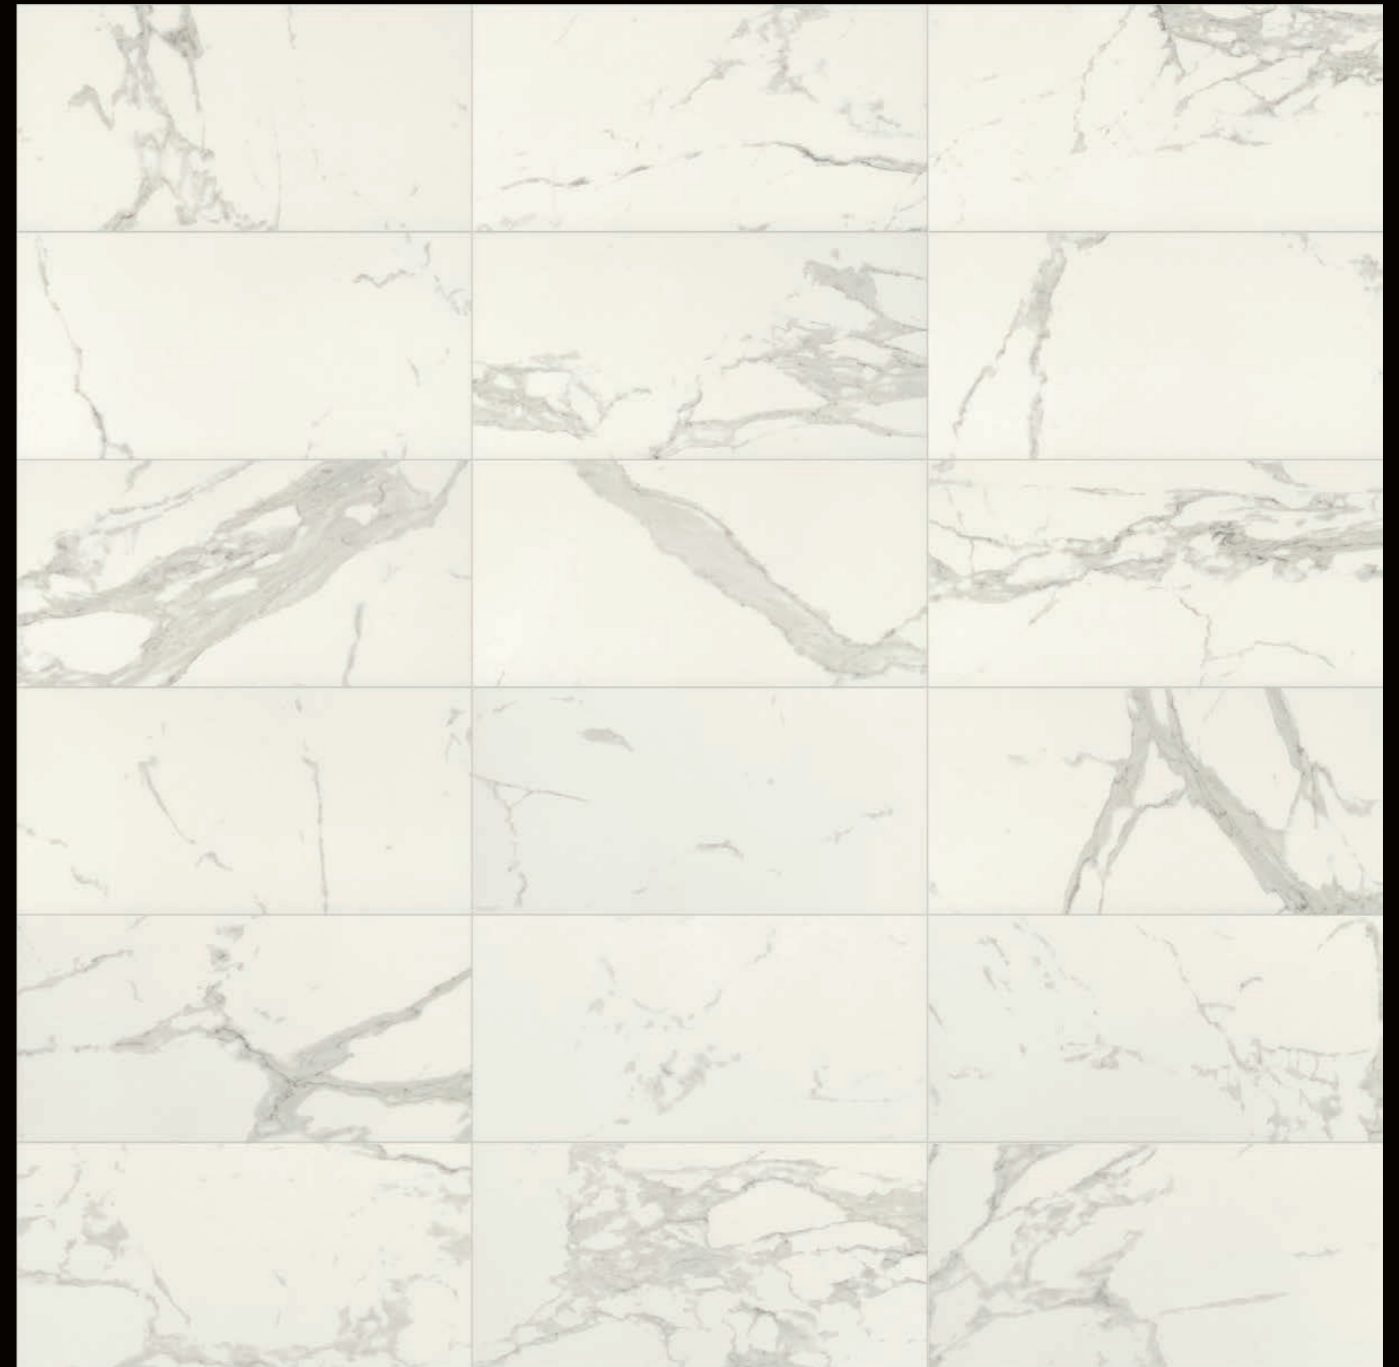

royal marbles

ROYAL GOLD LAP.