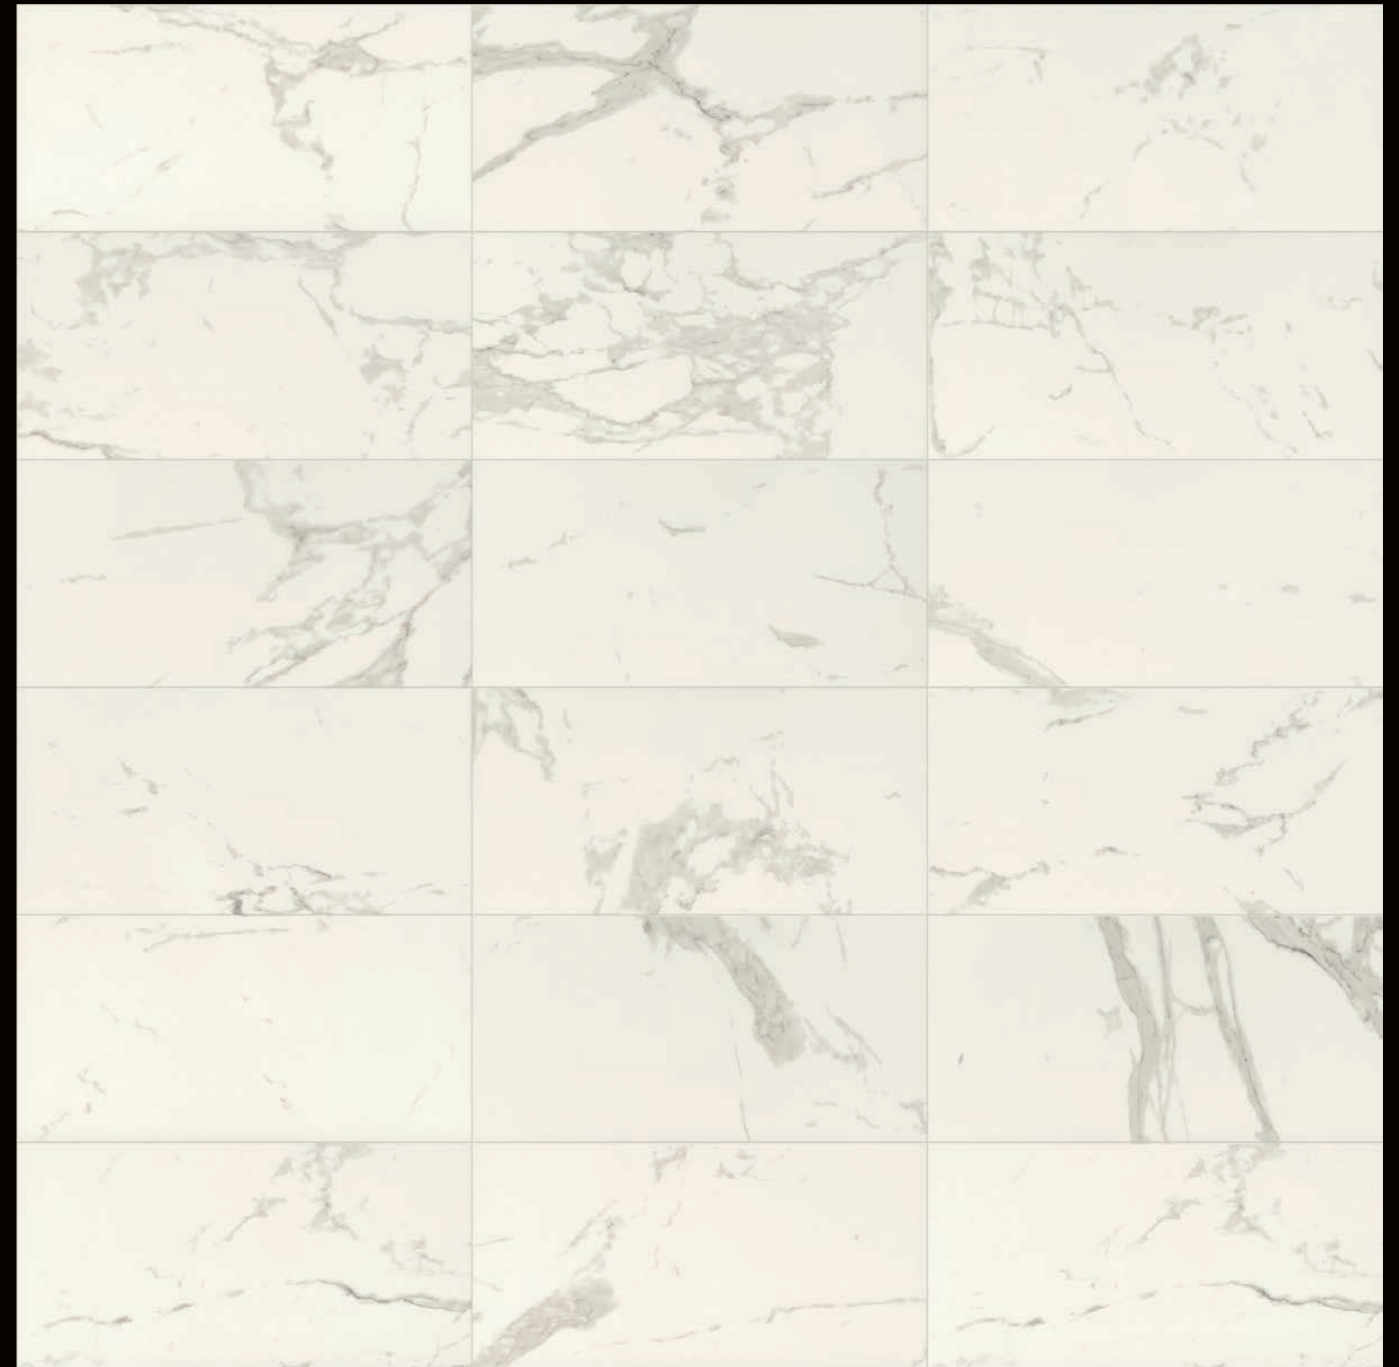

royal marbles

ROYAL GOLD