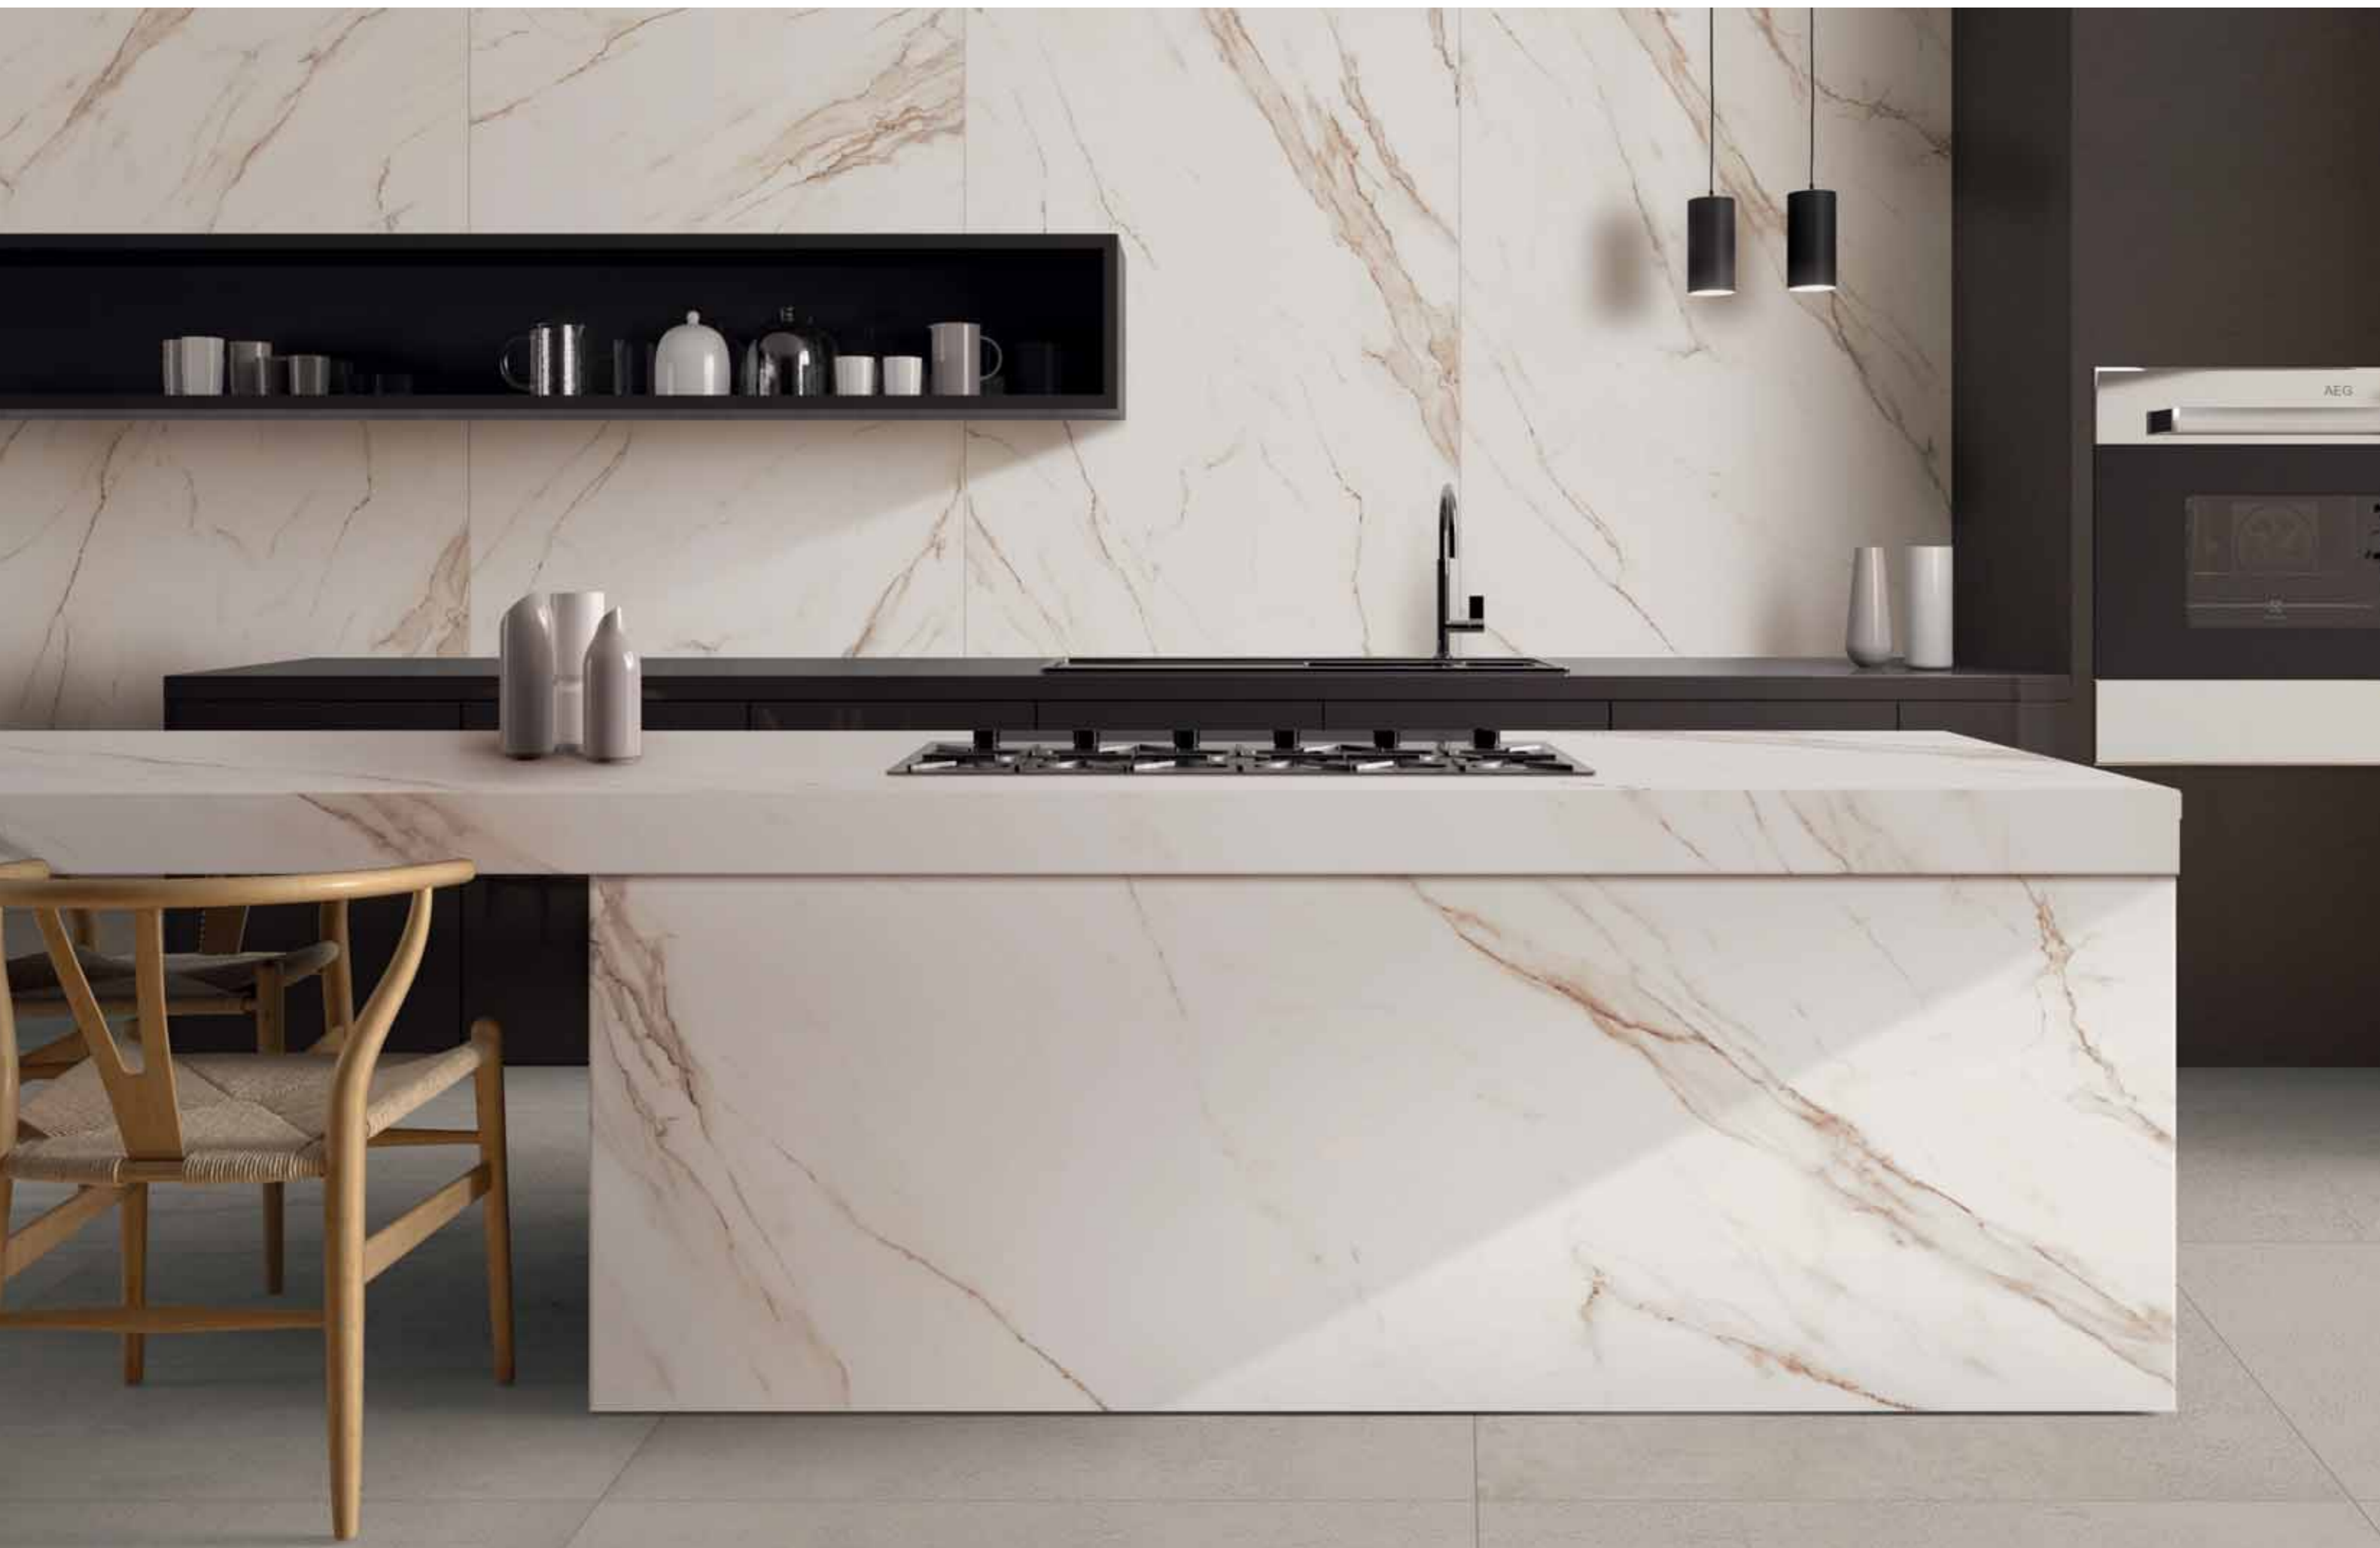

wall and volume
SENSI UP
CALACATTA GOLD LUX
120x280, 160x320

floor
CROSSROAD CHALK
SAND
120x120