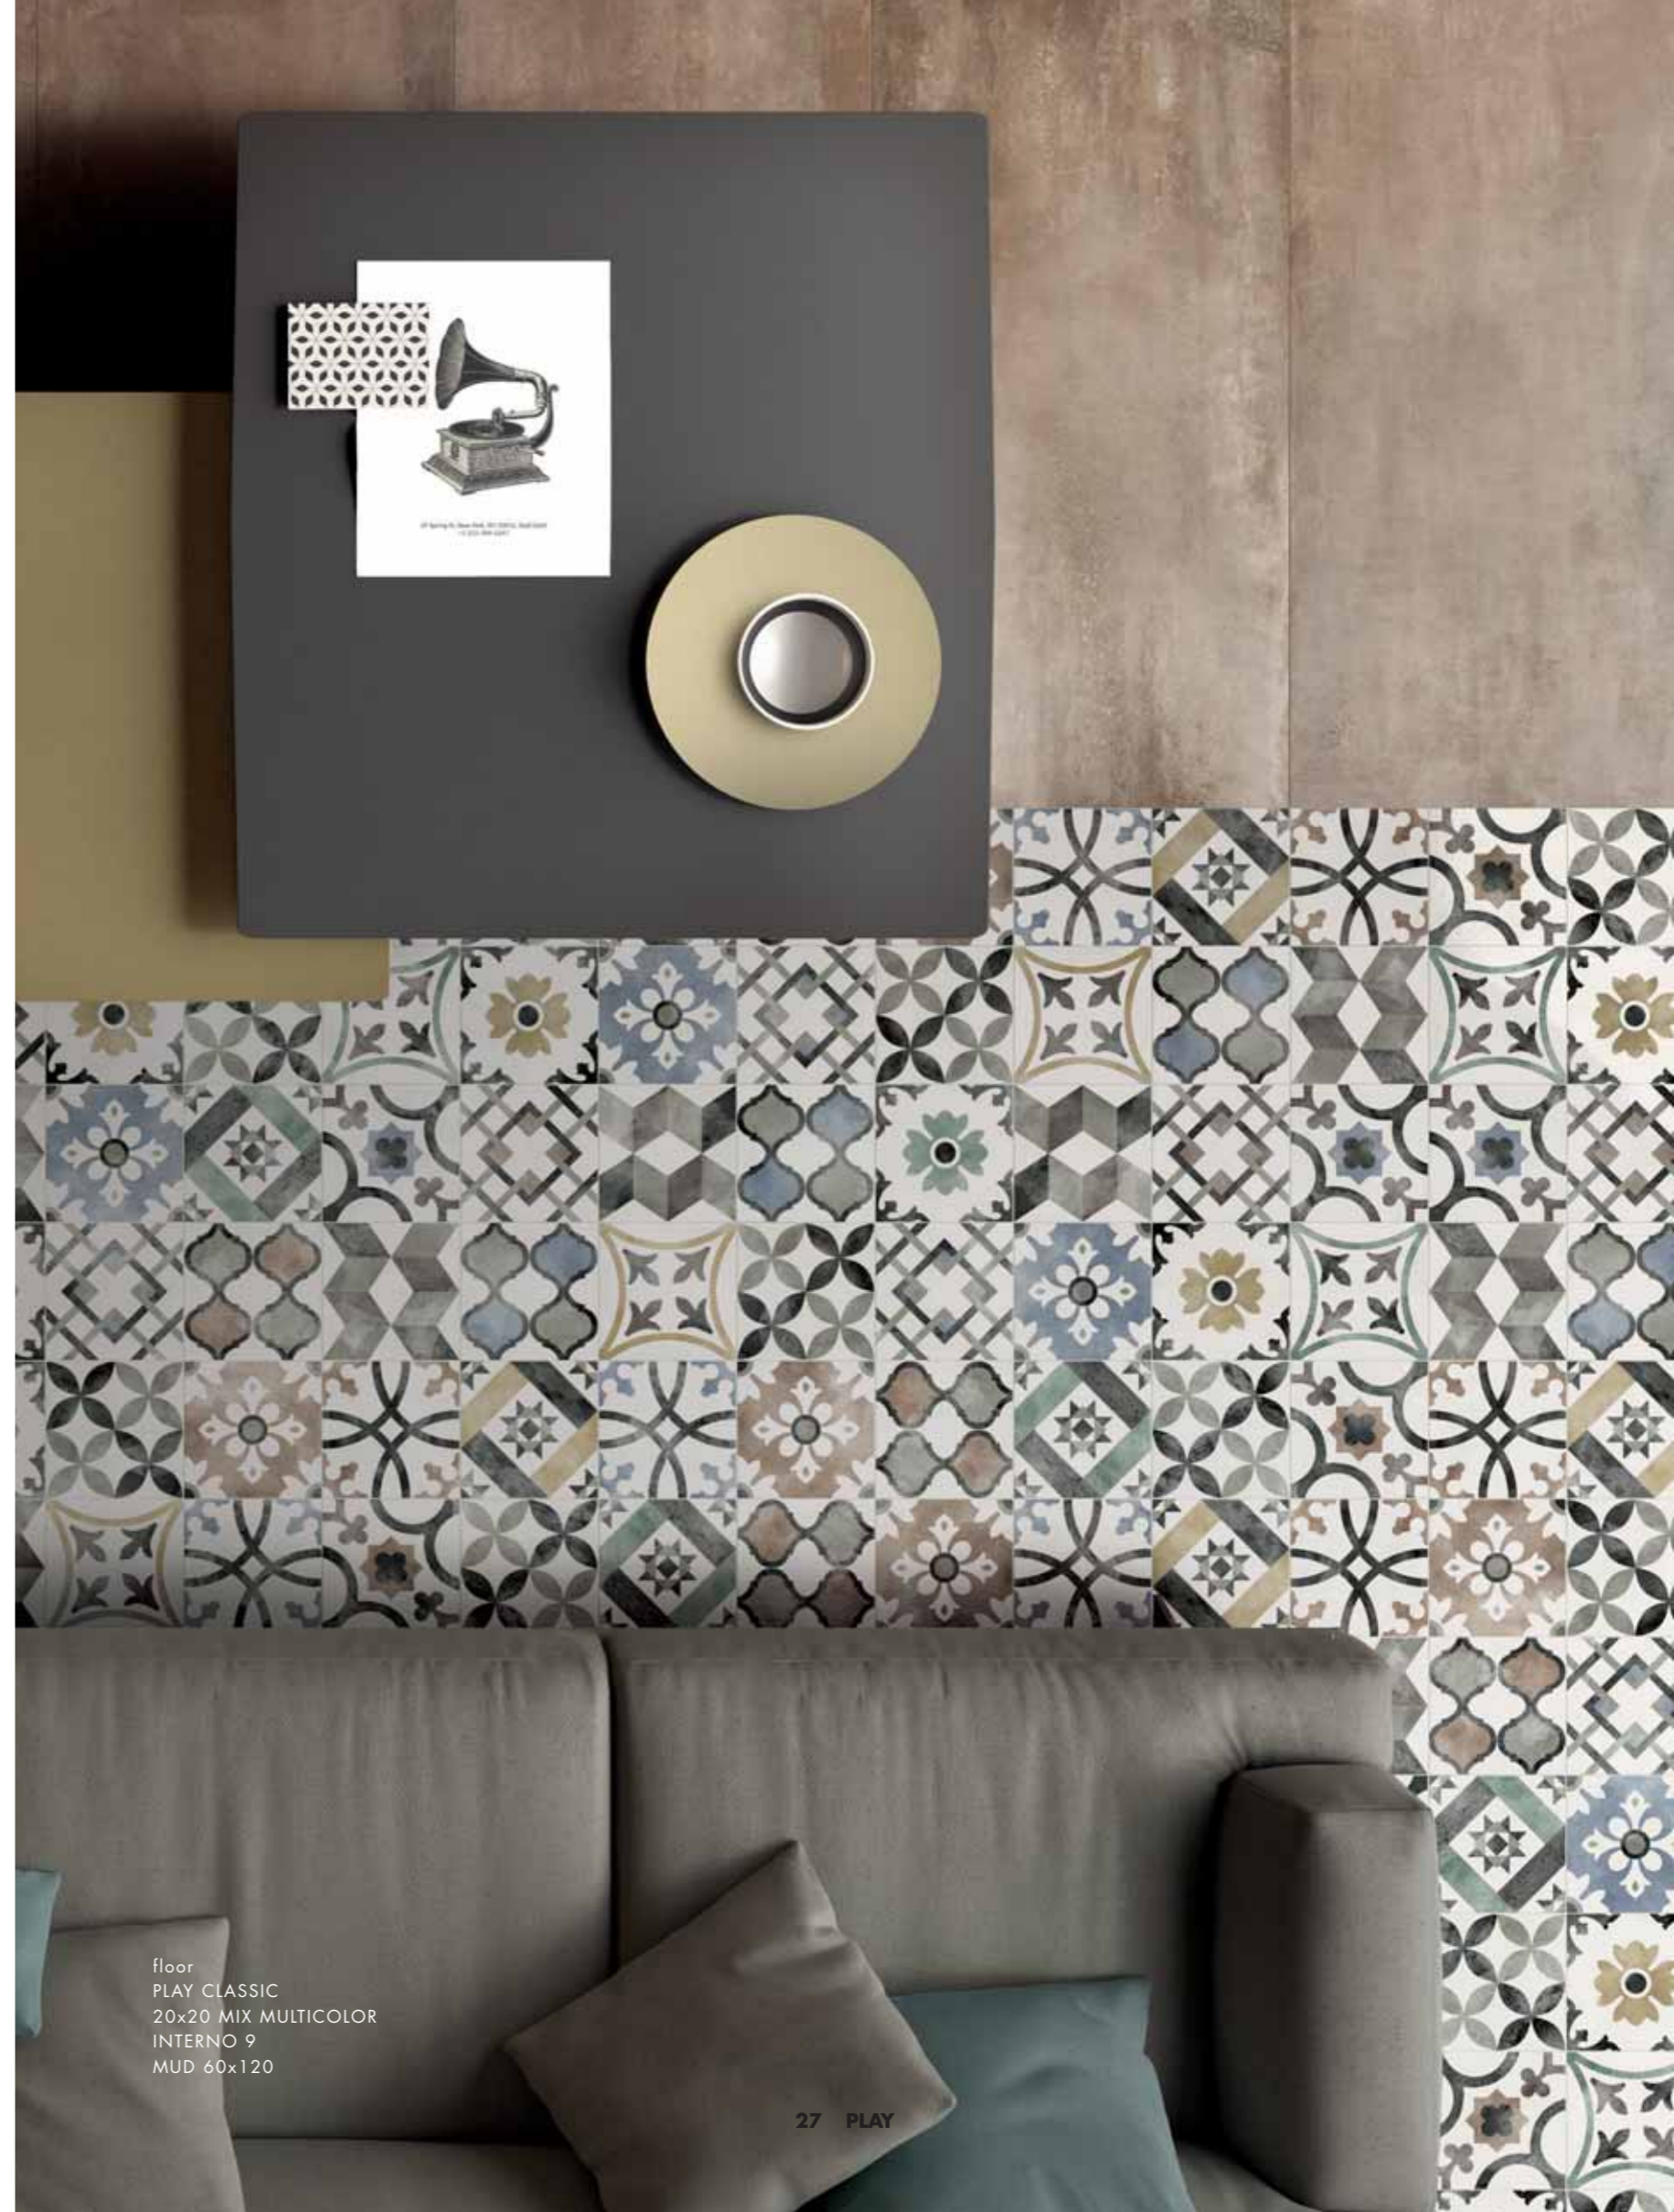

wall
 PLAY CARPET
 20x20 MIX GREY
 CROSSROAD CHALK
 120x280 GREY

PLAY CLASSIC

20x20

wall
GHOST
120x280 GREY

floor
PLAY CLASSIC
20x20 BROWN

floor
PLAY CLASSIC
20x20 MIX MULTICOLOR
INTERNO 9
MUD 60x120

PLAY CLASSIC