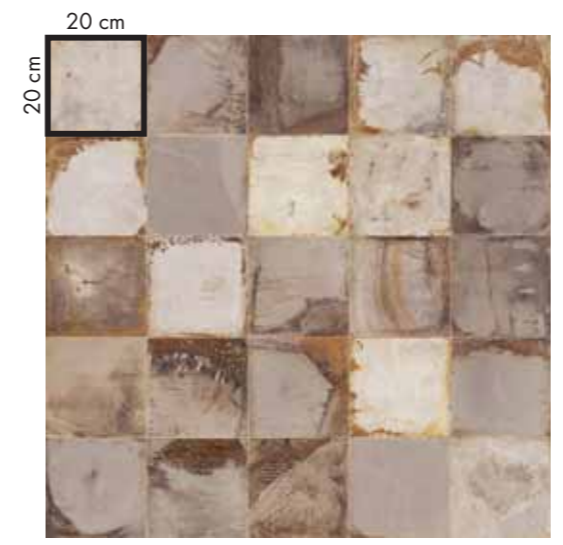

20x20
PLAY OXIDE WHITE
0003493 nat. 26