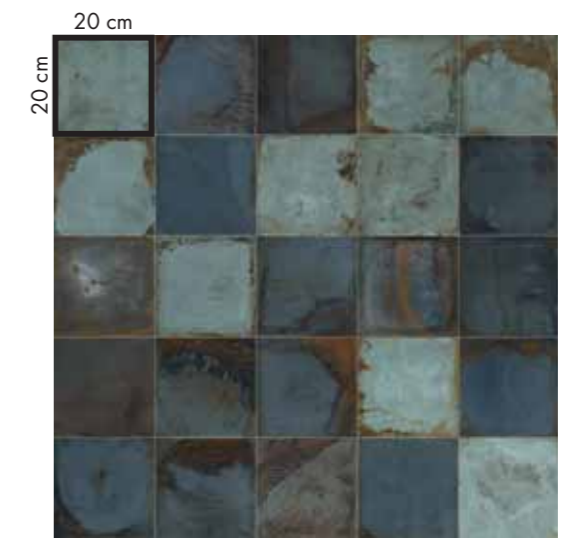

20x20
PLAY OXIDE JADE
0003494 nat. 26