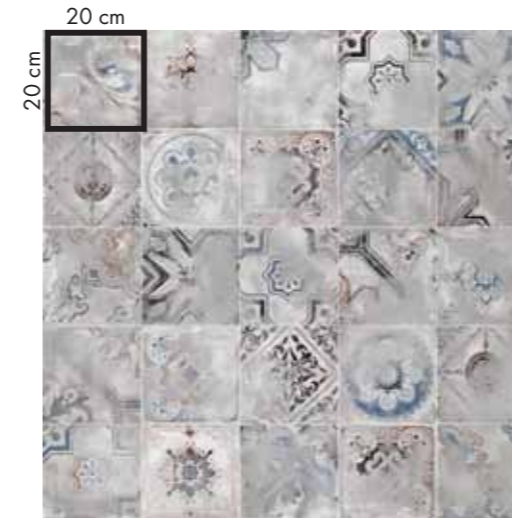

PLAY RE-USED

20x20

wall
PLAY RE-USED
20x20 MIX CLAY
PLAY HERITAGE
20x20 CLAY

floor
PLAY HERITAGE
20x20 CLAY

PLAY RE-USED

20x20 / 8"x8"

▼
8,5 mm
▲

20x20
PLAY RE-USED MIX GREY
0003480 nat. 26